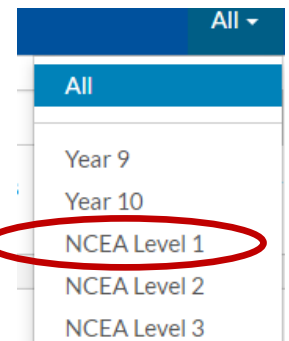

2

Go to
www.onewhero.school.nz

Home - Y9 to 13 Subject Choice

Link to Course Compass Here

Go to the 'All' dropdown & click on the Year Level you need.

Take the time to read through each Course Outline carefully.

Year 9-13 Subject Choice

Link to the Y10 Guide Here

Link to the y11 to 13 Guide Here

Link to Course Compass Here